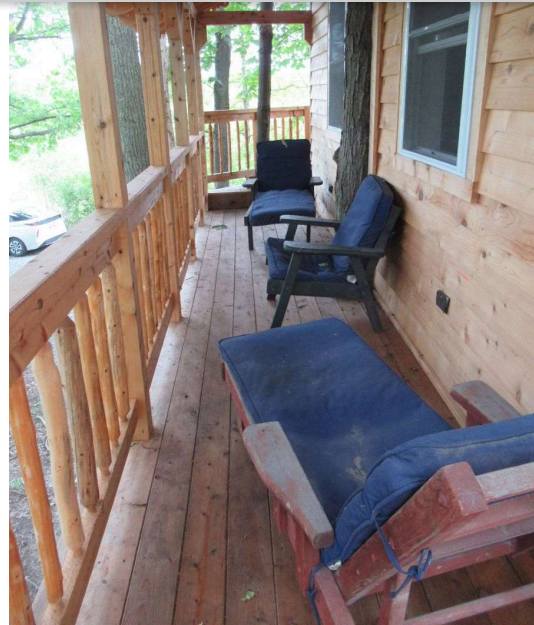

UNIQUE FARM-STAY

Our builder, Dick Edgar, created this unique two-story cottage suspended among several trees in a serene woody knoll at the rear of our farm property. We are offering it for rent by the month or the season beginning this coming May. For more information phone or email Dani.